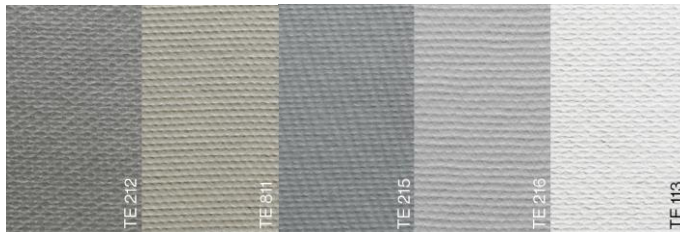

### Colors

Grey based panel available in five different natural colors:

CH-8867 Niederurnen  
+41 55 617 11 11

info@swisspearl.com  
www.swisspearl.com

Member of the  
Swisspearl Group